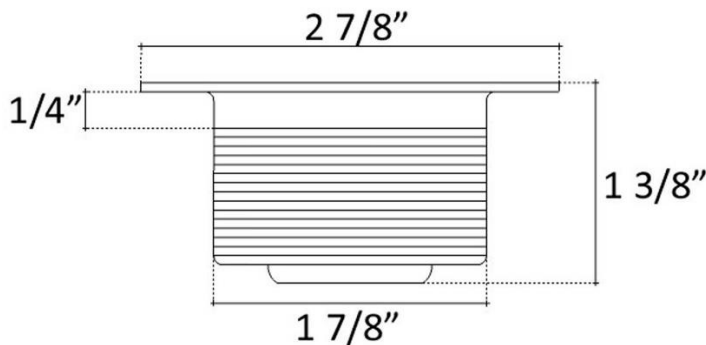

Shown in SN finish

D001

2" BAR DRAIN WITH BASKET

DETAILS

Brass Construction

DB, WC, PN, SN Finishes are Plated

AB, VB, PB, UB Finishes are Unlacquered Living Finishes

Basket, Non-Overflow

Cannot be used with Decorative Drains

DRAIN SIZE

2"

AVAILABLE FINISHES

AB	Antique Bronze
UB	Satin Unlacquered Brass
PB	Polished Unlacquered Brass
DB	Dark Bronze
WC	Weathered Copper
PN	Polished Nickel
SN	Satin Nickel

DIMENSIONS WILL VARY

DO NOT use this sheet as a guide for countertop cuts. Due to the handmade nature of each product, templates are not provided.