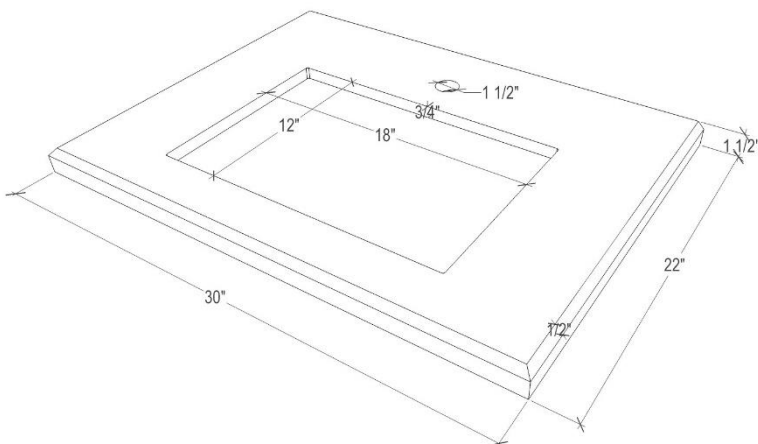

WARRANTY

Linkasink warranties our product to be free from manufacturing defect for the life of the product. Warranty does not cover improper care, neglect or abuse.