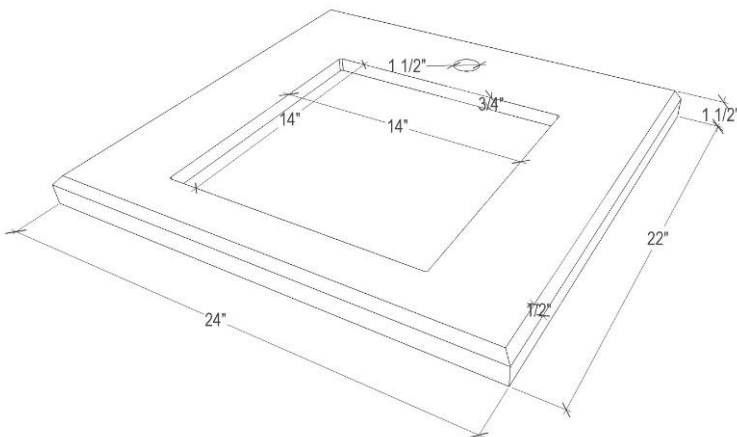

VT24B-01

VT24B-01

24" BLACK VANITY TOP – 1 FAUCET HOLE (1.5")

Outside Diameter W 24" D 22" H 1.5"

14" x 14" Sink Cutout with 1 Faucet Hole

VT24B-03

24" BLACK VANITY TOP – 3 FAUCET HOLE
(1 1/2" center, 1 3/8" Sides)

Outside Diameter W 24" D 22" H 1.5"

14" x 14" Sink Cutout with 3 Faucet Holes (Wide Spread)

DETAILS

Manufactured from recycled glass, Finish is similar to quartz

Includes 4" Backsplash

1.5" Height

CARE

Clean with mild soap. No abrasive chemicals